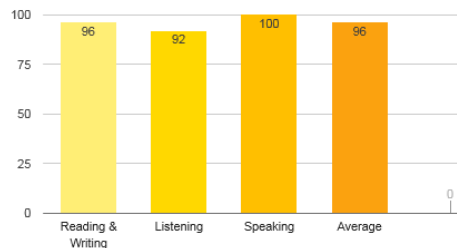

CAMBRIDGE EXAMINATION SUCCESS RATE OF EFDAL

We congratulate the achievement our students have portrayed in the Cambridge Examination.

STARTERS - SUCCESS RATE