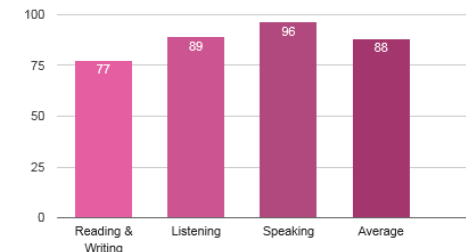

FLYERS - SUCCESS RATE