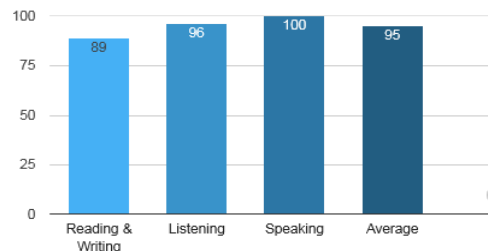

STARTERS - SUCCESS RATE

EFDAL **STARTERS** SUCCESS RATE % **96**

ISTANBUL SUCCESS RATE % 86

MARMARA REGION SUCCESS RATE % 86.6

TURKEY OVERALL SUCCESS RATE % 84.2

MOVERS - SUCCESS RATE

EFDAL **MOVERS** SUCCESS RATE % **95**