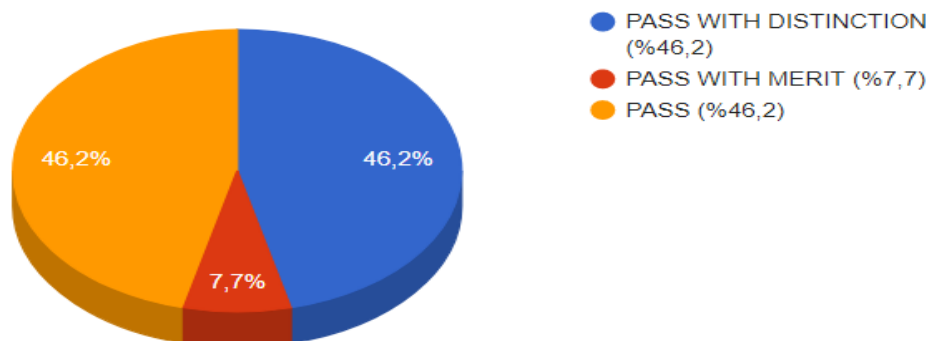

OZEL EFDAL OKULLARI - (KET) OVERALL SCORE DISTRIBUTION