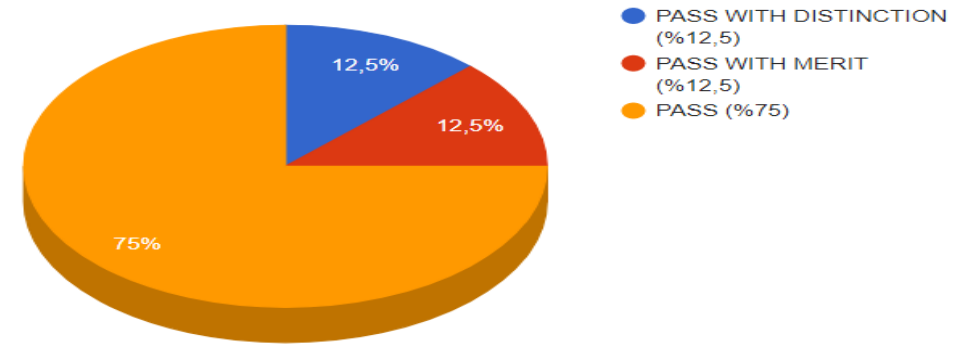

OZEL EFDAL OKULLARI - (PET) OVERALL SCORE DISTRIBUTION