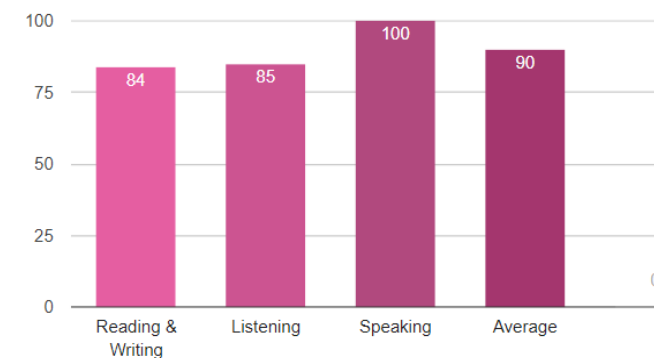

FLYERS - SUCCESS RATE