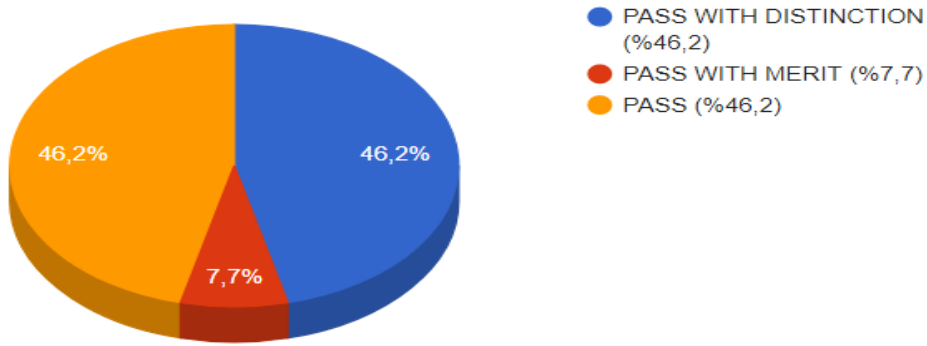

OZEL EFDAL OKULLARI - (KET) OVERALL SCORE DISTRIBUTION