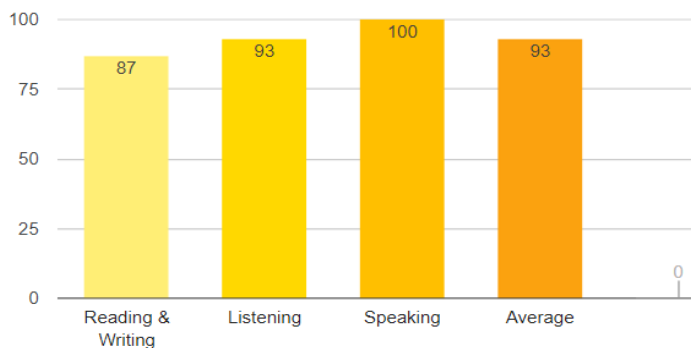

CAMBRIDGE EXAMINATION SUCCESS RATE OF EFDAL

CAMBRIDGE ENGLISH
Language Assessment

Authorised Centre

We congratulate the achievement our students have portrayed in the Cambridge Examination.

STARTERS - SUCCESS RATE