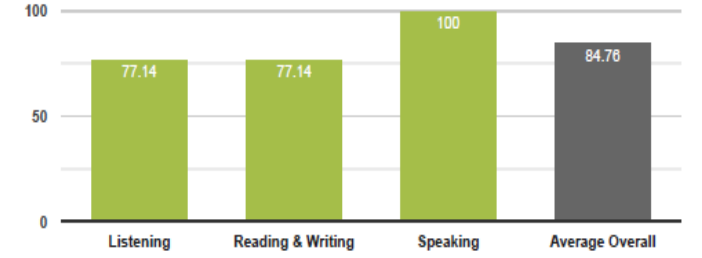

(YLE) FLYERS SUCCESS RATE (%)