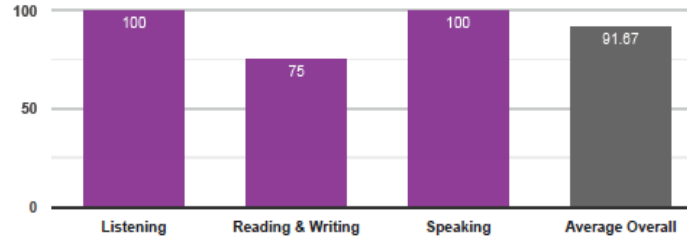

(YLE) MOVERS SUCCESS RATE (%)