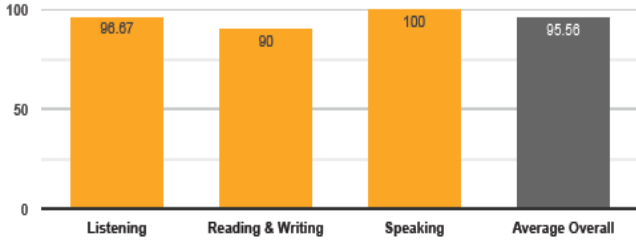

## (YLE) STARTERS SUCCESS RATE (%)